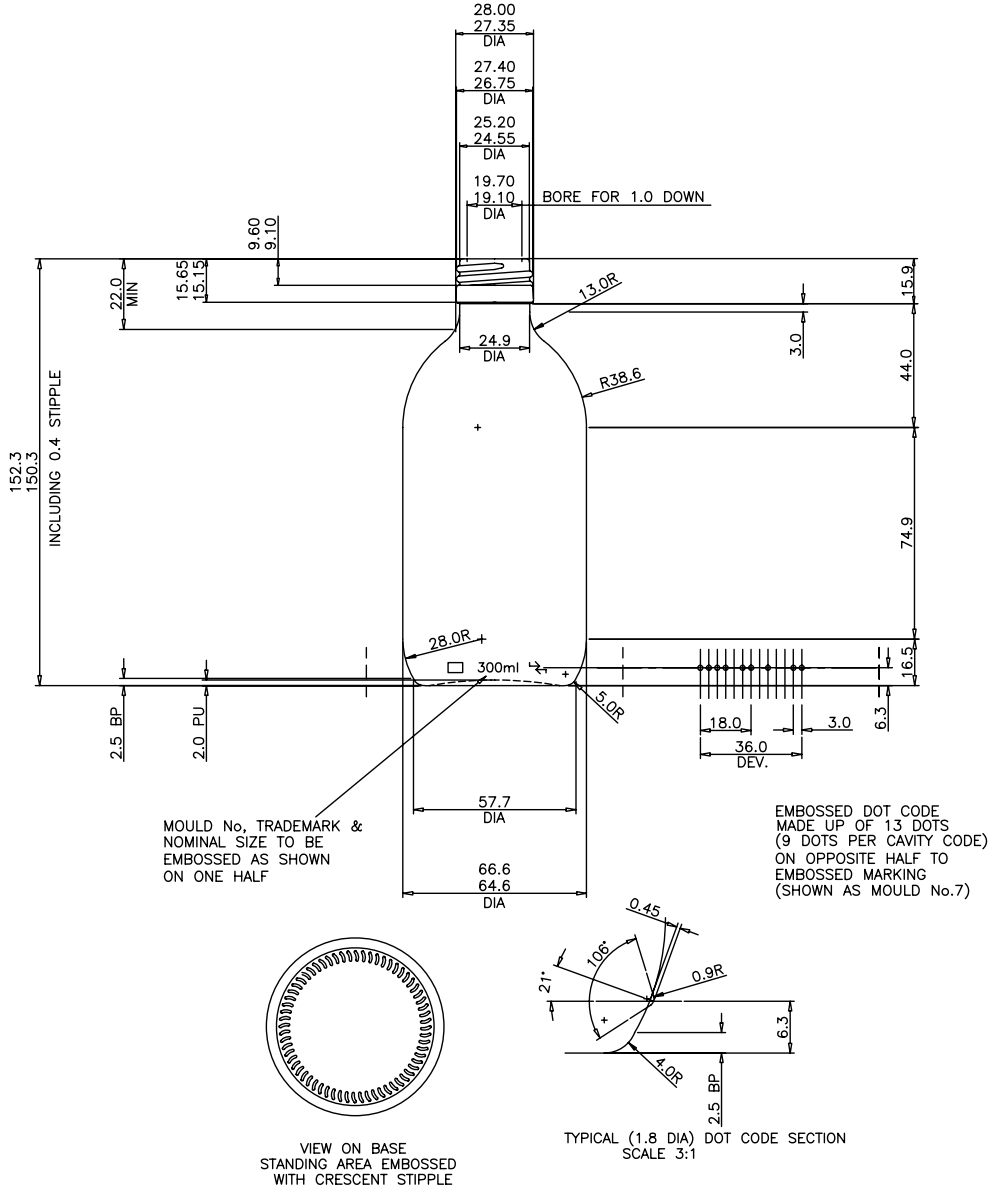

18 24

HS FRENCH FLINT

THE GLASS CONTAINER SPECIALISTS

300ML CLEAR ALPHA GLASS BOTTLE

Product code	AC300
Finish	28 ROPP
Capacity	300ml
Brim-full capacity	320ml